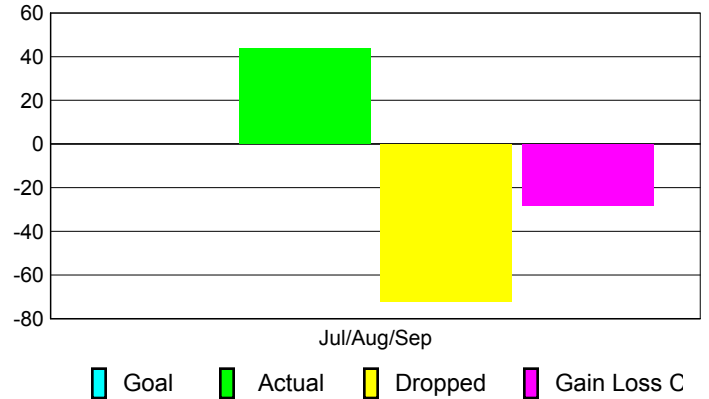

Membership Results 2010-2011

Goal, New, Dropped, Gain/Loss