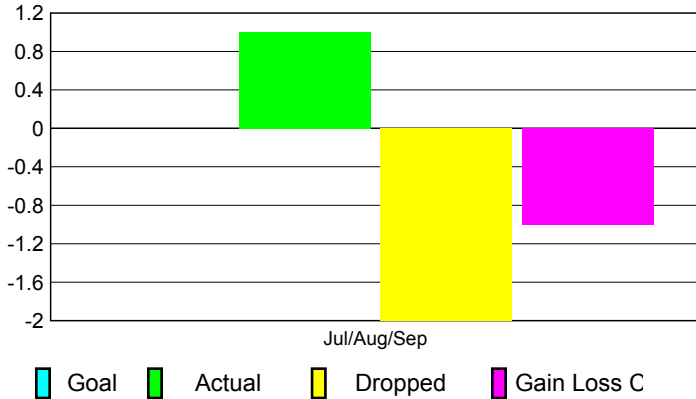

2010-2011 GMT Reports for District (or Undistricted) **District F 3**

GMT: **Doctor NICOLAS JARA ORELL**

Location: **COLOMBIA**

GMT CA: **3**

CLUBS

Club Results
2010-2011

Clubs
2009-2010

Month	New Club Goal	Actual New Clubs	Actual Dropped Clubs	Gain/Loss of Clubs	Gain/Loss of Clubs
Jul/Aug/Sep	0	1	-2	-1	-1
Totals	0	1	-2	-1	-1

Club Results 2010-2011

Goal, New, Dropped, Gain/Loss

Comparison of Club Gain/Loss

Current Year Compared to the Previous Year

YTD Status Quo Clubs 2010-2011

Status Quo Clubs Compared to Status Quo Members

MEMBERSHIP